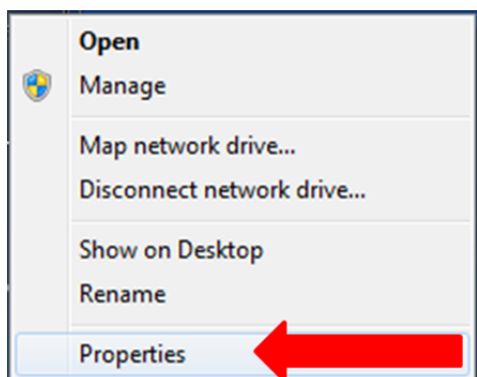

3. Select **Properties**