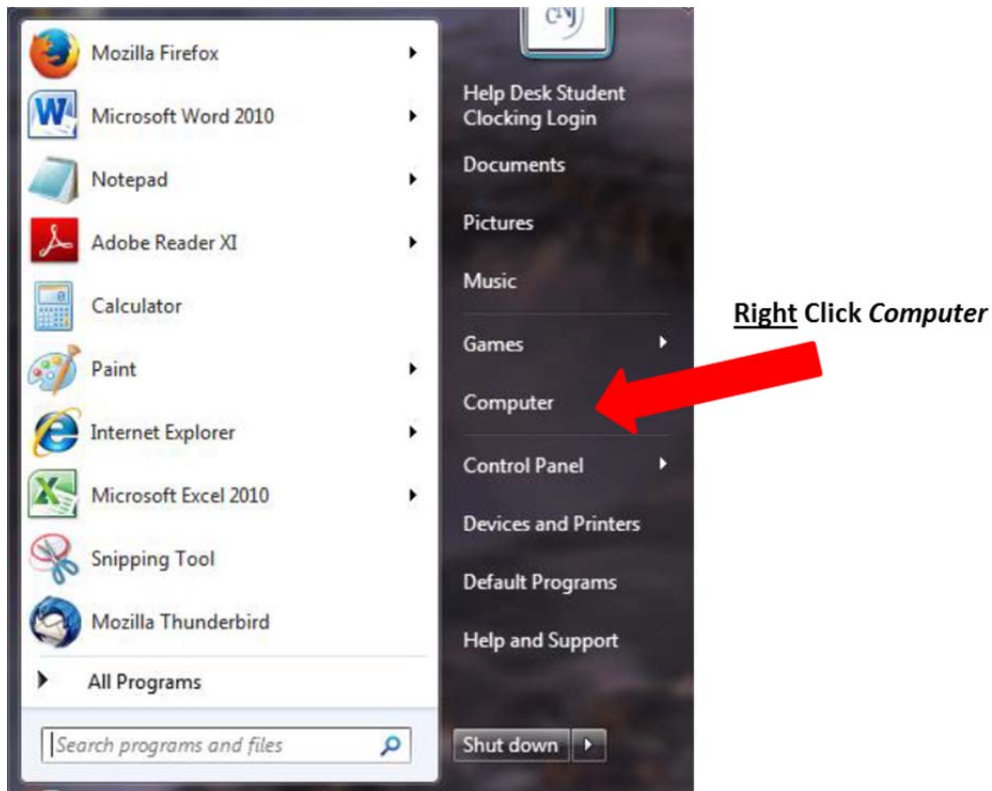

Windows - Determine the Windows Operating System Version

1. Click the **Windows** button (normally in the lower left and corner)

2. On the menu displayed, right click on **Computer** and select **Properties**